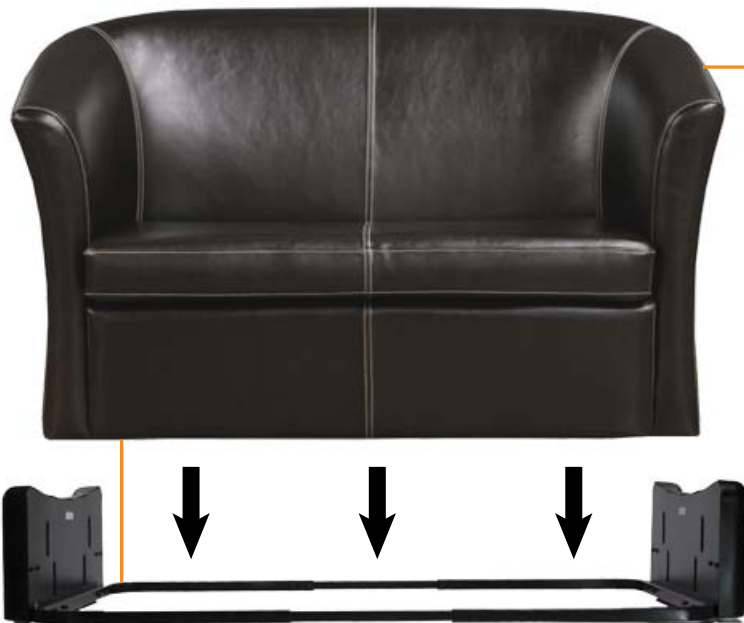

**Upgrade your favorite seating with D-BOX SRP Models**

The adjustable Screening Room SRP-230 and SRP-330 Motion Platforms are perfect for upgrading your existing home theatre seating. This is now attainable by sliding the platform under your current seating (from 50 inches up to 80 inches in width). Our SRP-230 and SRP-330 models enable you to *live the action* with the unique D-BOX movie experience, right next to your loved ones.

**Features**

- Easy to install
- Adapts to virtually any loveseat up to 80" wide
- Comes with all required hardware to custom fit
- Blends into almost any décor
- 3 axis of movement
- Perfect for retro-fitting existing furniture
- Also available in single seating version

Weight	90 lb
Electrical Requirement	5.0 A
Length	50-80 inches
Width	30 inches, fixed
Height	13.7 inches
Side Housing Thickness	3.5 inches
Max load capacity (including seat)	750 lb (SRP-230) 1100 lb (SRP-330)